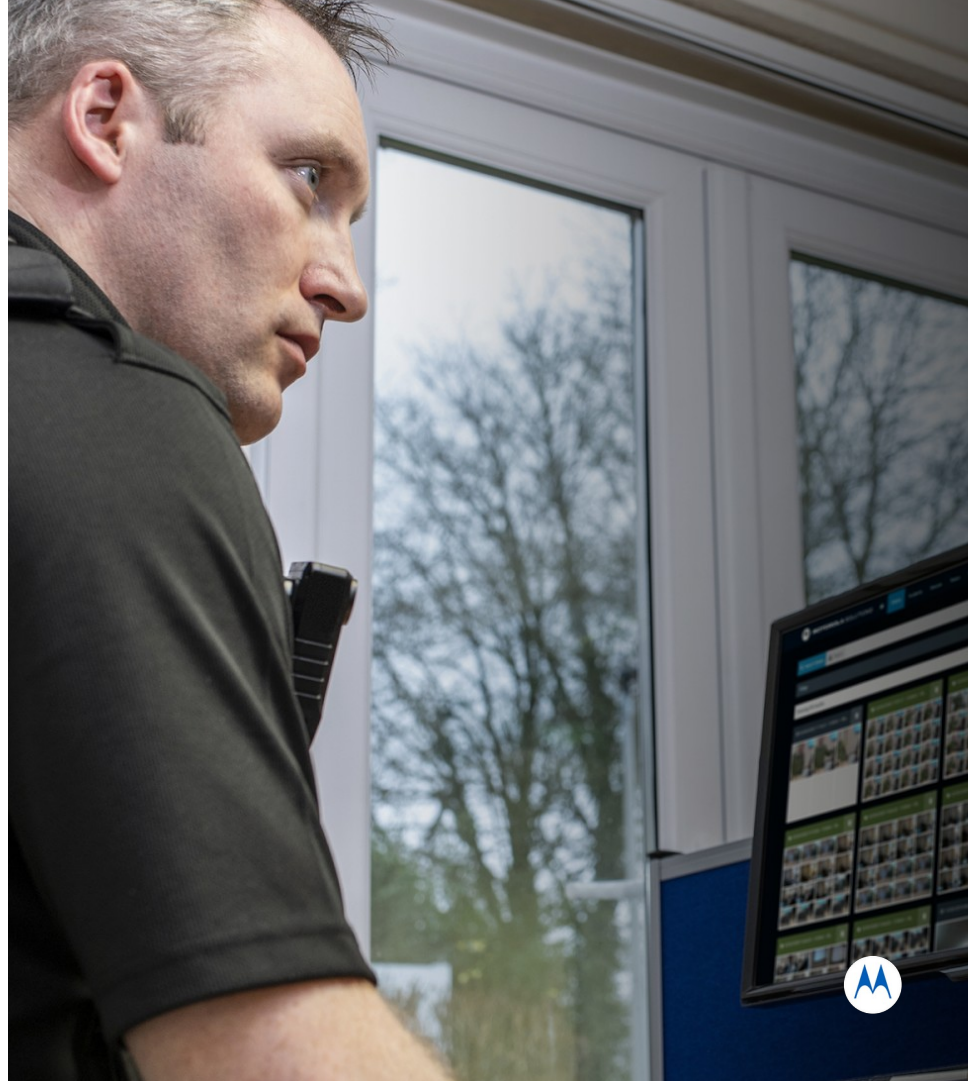

VideoManager

Advanced media, device and user management software

- Web-based access
- Secure and comprehensive audit trail
- System agnostic
- Data retention controls
- Sophisticated footage search