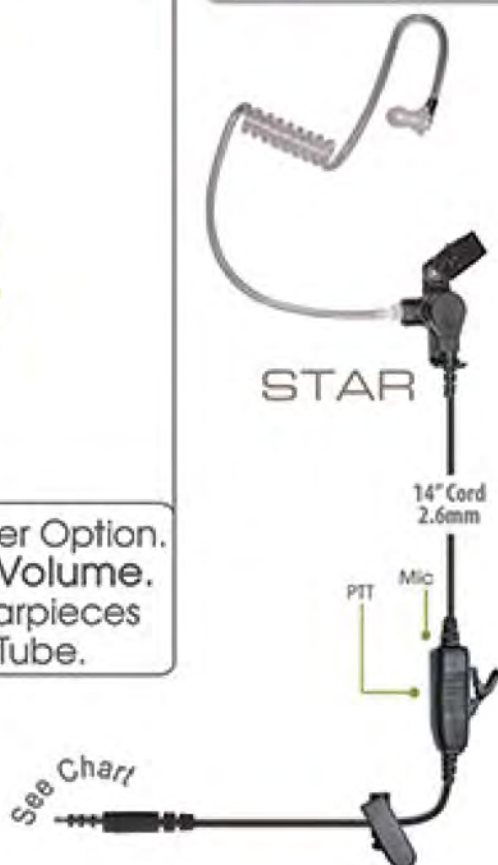

VALOR[®]

Dual-PTT. Dual Earpiece Port. Rubber Grip.

Listen-Only Earpieces.

Cancels the speaker to reduce ambient noise and provides clear audio for those loud areas.

SHADOW-V.
Locking Cam.

SHADOW-PRO-V.
Armature speaker.
Shorter tube.
Locking cam.